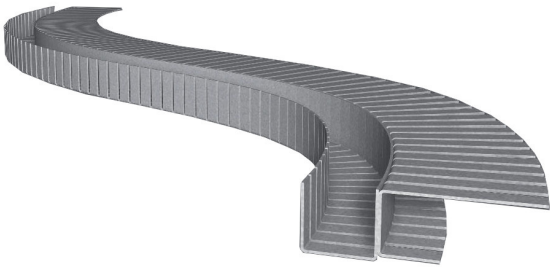

Plaster Profile Five

LED Drywall profile for round shaped floating ceilings for indirect lighting using LED strips up to 15mm in width

Suitable for cove lighting. Supports the use of magnetic tape to affix the LED strips.

Length:	2.0m.
Output:	n/a
Circuit Wattage:	n/a
Efficacy:	n/a
Construction:	Zinc sheet metal.
IP Rating:	n/a
Driver:	n/a

To specify choose one entry from each column below, e.g. "PP5" (option columns may be omitted if not required)