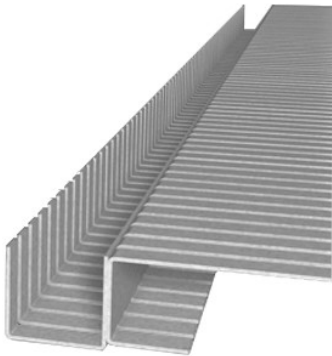

Plaster Profile Five

LED Drywall profile for round shaped floating ceilings for indirect lighting using LED strips up to 15mm in width

Suitable for cove lighting. Supports the use of magnetic tape to affix the LED strips.

Length:	2.0m.
Output:	n/a
Circuit Wattage:	n/a
Efficacy:	n/a
Construction:	Zinc sheet metal.
IP Rating:	n/a
Driver:	n/a

To specify choose one entry from each column below, e.g. "PP5" (option columns may be omitted if not required)