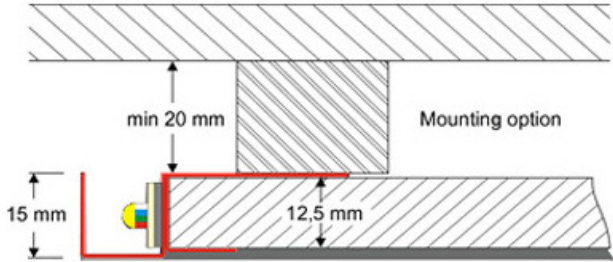

Plaster Profile Five

LED Drywall profile for round shaped floating ceilings for indirect lighting using LED strips up to 15mm in width

Suitable for cove lighting. Supports the use of magnetic tape to affix the LED strips.

Length:	2.0m.
Output:	n/a
Circuit Wattage:	n/a
Efficacy:	n/a
Construction:	Zinc sheet metal.
IP Rating:	n/a
Driver:	n/a

To specify choose one entry from each column below, e.g. "PP5" (option columns may be omitted if not required)