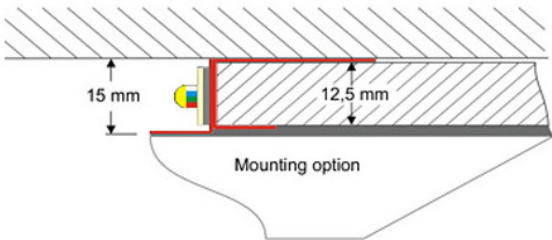

Plaster Profile Seven

Flexible LED Drywall profile without visible wing for round shaped floating ceilings for use with LED strip up to 15mm in width.

Suitable for cove lighting. Supports the use of magnetic tape to affix the LED strips.

Length:	2.0m.
Output:	n/a
Circuit Wattage:	n/a
Efficacy:	n/a
Construction:	Zinc sheet metal.
IP Rating:	n/a
Driver:	n/a

To specify choose one entry from each column below, e.g. "PP7" (option columns may be omitted if not required)