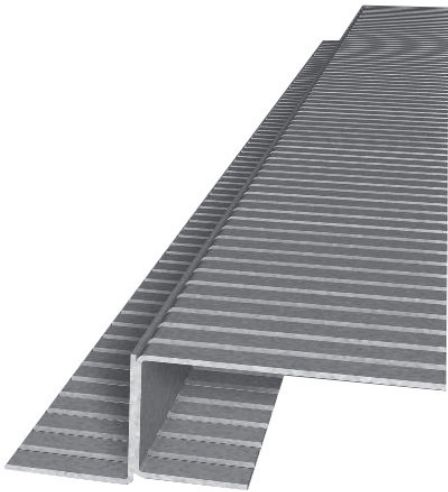

Plaster Profile Seven

Flexible LED Drywall profile without visible wing for round shaped floating ceilings for use with LED strip up to 15mm in width.

Suitable for cove lighting. Supports the use of magnetic tape to affix the LED strips.

Length:	2.0m.
Output:	n/a
Circuit Wattage:	n/a
Efficacy:	n/a
Construction:	Zinc sheet metal.
IP Rating:	n/a
Driver:	n/a

To specify choose one entry from each column below, e.g. "PP7" (option columns may be omitted if not required)