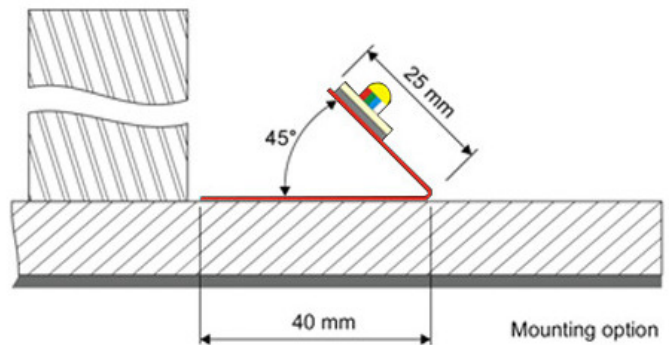

# Plaster Profile Eleven

LED Drywall profile for installation of LED strip onto available covers to provide indirect lighting.

Suitable for cove lighting. Supports the use of magnetic tape to affix the LED strips.

Length:	2.0m.
Output:	n/a
Circuit Wattage:	n/a
Efficacy:	n/a
Construction:	Zinc sheet metal.
IP Rating:	n/a
Driver:	n/a

To specify choose one entry from each column below, e.g. "PP11" (option columns may be omitted if not required)

Name	Feature	Option	Emergency Option	Output (lm)	Colour Temp	Trim
PP11 (Plaster Profile Eleven)						