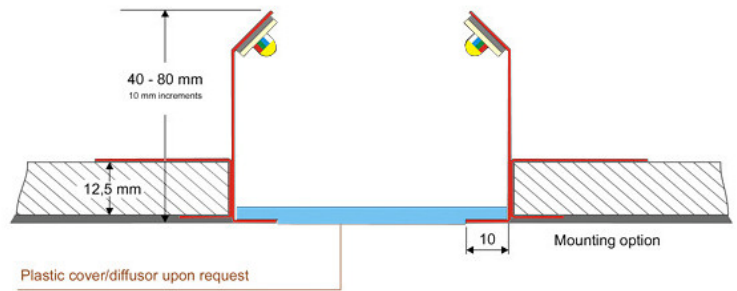

Plaster Profile Ten

Flush Mounted LED Drywall for indirect lighting using LED strips up to 15mm in width.

Suitable for cove lighting. Supports the use of magnetic tape to affix the LED strips.

Optional diffuser available upon request to allow for a softer light.

Length:	2.0m.
Output:	n/a
Circuit Wattage:	n/a
Efficacy:	n/a
Construction:	Zinc sheet metal.
IP Rating:	n/a
Driver:	n/a

To specify choose one entry from each column below, e.g. "PP10" (option columns may be omitted if not required)

Name	Feature	Option	Emergency Option	Output (lm)	Colour Temp	Trim
PP10 (Plaster Profile Ten)						