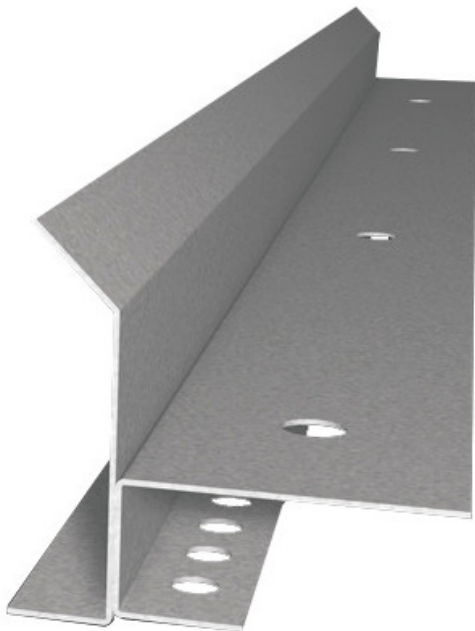

Plaster Profile Ten

Flush Mounted LED Drywall for indirect lighting using LED strips up to 15mm in width.

Suitable for cove lighting. Supports the use of magnetic tape to affix the LED strips.

Optional diffuser available upon request to allow for a softer light.

Length:	2.0m.
Output:	n/a
Circuit Wattage:	n/a
Efficacy:	n/a
Construction:	Zinc sheet metal.
IP Rating:	n/a
Driver:	n/a

To specify choose one entry from each column below, e.g. "PP10" (option columns may be omitted if not required)

Name	Feature	Option	Emergency Option	Output (lm)	Colour Temp	Trim
PP10 (Plaster Profile Ten)						