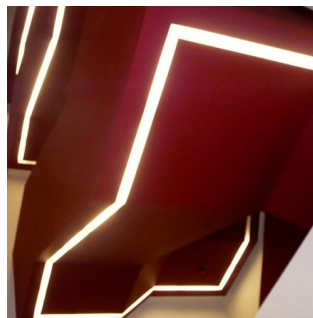

Plaster Profile Ten

Flush Mounted LED Drywall for indirect lighting using LED strips up to 15mm in width.

Suitable for cove lighting. Supports the use of magnetic tape to affix the LED strips.

Optional diffuser available upon request to allow for a softer light.

Length:	2.0m.
Output:	n/a
Circuit Wattage:	n/a
Efficacy:	n/a
Construction:	Zinc sheet metal.
IP Rating:	n/a
Driver:	n/a

To specify choose one entry from each column below, e.g. "PP10" (option columns may be omitted if not required)