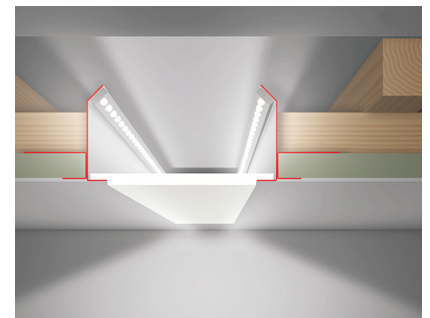

Plaster Profile Ten

Flush Mounted LED Drywall for indirect lighting using LED strips up to 15mm in width.

Suitable for cove lighting. Supports the use of magnetic tape to affix the LED strips.

Optional diffuser available upon request to allow for a softer light.

Length:	2.0m.
Output:	n/a
Circuit Wattage:	n/a
Efficacy:	n/a
Construction:	Zinc sheet metal.
IP Rating:	n/a
Driver:	n/a

To specify choose one entry from each column below, e.g. "PP10" (option columns may be omitted if not required)

Name	Feature	Option	Emergency Option	Output (lm)	Colour Temp	Trim
PP10 (Plaster Profile Ten)						