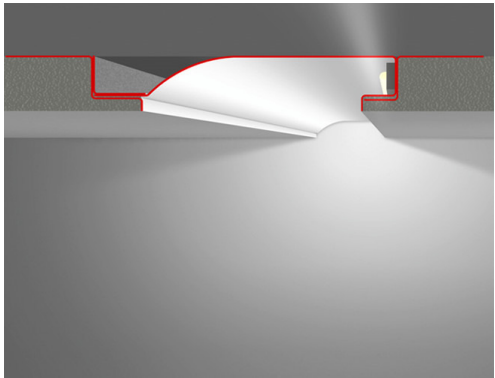

# Plaster Profile Twelve

LED Drywall profile with visible reflector wing for use with LED strip with up to 15mm in width.

Suitable for cove lighting. Supports the use of magnetic tape to affix the LED strips.

Optional diffuser available to allow for a softer light.

Length:	2.0m.
Output:	n/a
Circuit Wattage:	n/a
Efficacy:	n/a
Construction:	Zinc sheet metal.
IP Rating:	n/a
Driver:	n/a

To specify choose one entry from each column below, e.g. "PP12" (option columns may be omitted if not required)

Name	Feature	Option	Emergency Option	Output (lm)	Colour Temp	Trim
PP12 (Plaster Profile Twelve)						