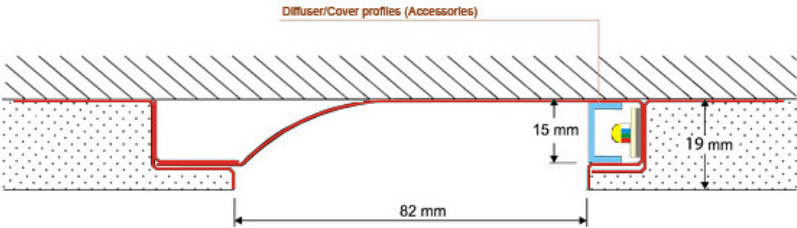

# Plaster Profile Twelve

LED Drywall profile with visible reflector wing for use with LED strip with up to 15mm in width.

Suitable for cove lighting. Supports the use of magnetic tape to affix the LED strips.

Optional diffuser available to allow for a softer light.

Length:	2.0m.
Output:	n/a
Circuit Wattage:	n/a
Efficacy:	n/a
Construction:	Zinc sheet metal.
IP Rating:	n/a
Driver:	n/a

To specify choose one entry from each column below, e.g. "PP12" (option columns may be omitted if not required)

Name	Feature	Option	Emergency Option	Output (lm)	Colour Temp	Trim
PP12 (Plaster Profile Twelve)						