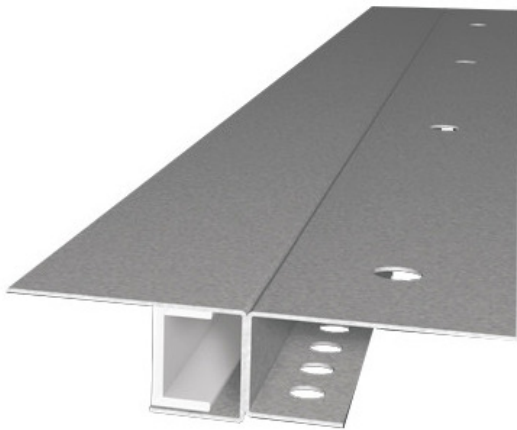

# Plaster Profile Thirteen

LED Drywall profile with visible connecting wing for direct connection with drywall components for LED strips with a width of up to 13mm

Suitable for cove lighting. Supports the use of magnetic tape to affix the LED strips.

Optional diffuser available to help create a softer light.

\*Connecting wing available from 20 – 80 in length, please specify upon ordering.

Length:	2.0m.
Output:	n/a
Circuit Wattage:	n/a
Efficacy:	n/a
Construction:	Zinc sheet metal.
IP Rating:	n/a
Driver:	n/a