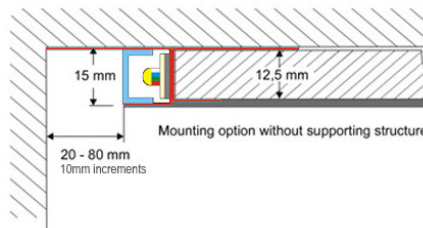

# Plaster Profile Thirteen

LED Drywall profile with visible connecting wing for direct connection with drywall components for LED strips with a width of up to 13mm

Suitable for cove lighting. Supports the use of magnetic tape to affix the LED strips.

Optional diffuser available to help create a softer light.

\*Connecting wing available from 20 – 80 in length, please specify upon ordering.

Length:	2.0m.
Output:	n/a
Circuit Wattage:	n/a
Efficacy:	n/a
Construction:	Zinc sheet metal.
IP Rating:	n/a
Driver:	n/a