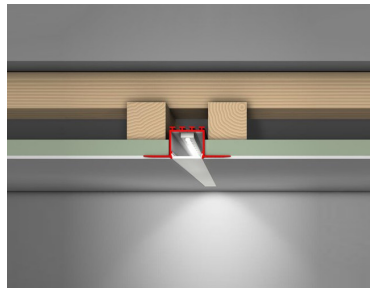

# Plaster Profile Fourteen

LED Drywall profile for concealed installation in wall and ceiling surfaces.

Ideal to create light slots in ceiling and walls, it can be filled to create a smooth finish with adjacent surfaces. Ideal for use with a maximum of 2 LED strips with a width of 8-10mm.

Available with an optional diffuser to help create a soft light.

Length:	2.0m.
Output:	n/a
Circuit Wattage:	n/a
Efficacy:	n/a
Construction:	Aluminium.
IP Rating:	n/a
Driver:	n/a

To specify choose one entry from each column below, e.g. "PP14" (option columns may be omitted if not required)

Name	Feature	Option	Emergency Option	Output (lm)	Colour Temp	Trim
PP14 (Plaster Profile Fourteen)						