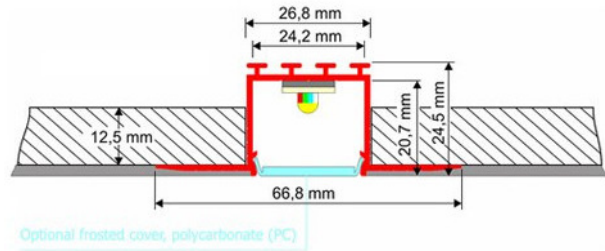

# Plaster Profile Fourteen

LED Drywall profile for concealed installation in wall and ceiling surfaces.

Ideal to create light slots in ceiling and walls, it can be filled to create a smooth finish with adjacent surfaces. Ideal for use with a maximum of 2 LED strips with a width of 8-10mm.

Available with an optional diffuser to help create a soft light.

Length:	2.0m.
Output:	n/a
Circuit Wattage:	n/a
Efficacy:	n/a
Construction:	Aluminium.
IP Rating:	n/a
Driver:	n/a

To specify choose one entry from each column below, e.g. "PP14" (option columns may be omitted if not required)

Name	Feature	Option	Emergency Option	Output (lm)	Colour Temp	Trim
PP14 (Plaster Profile Fourteen)						