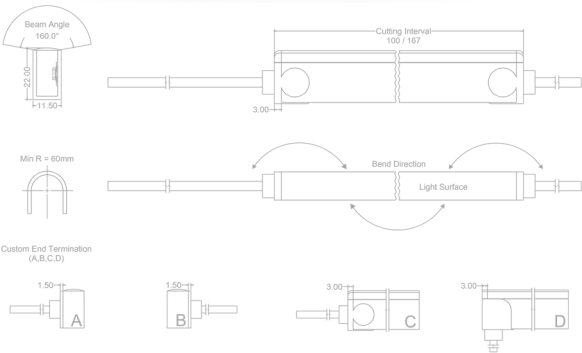

LED Colour:	2400K, 2700K, 3000K, 4000K, 4500K, 5000K, 5700K, 6500K, RED, GREEN, BLUE, AMBER
Beam Angle:	160°
Circuit Wattage:	12W/M
IP Rating:	IP68.

The Accent is a bespoke product, please call us to discuss your requirements and a solution can be tailor made to your specification.