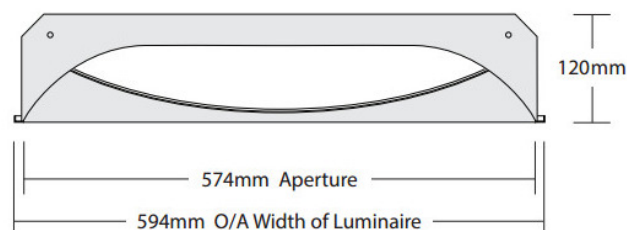

Alli Curved

The Alli Curved range offers 3 different diffuser options and serves as a professional LED luminaire with excellent light output and energy efficiency.

The High-transmission opal diffusers are optimised for ideal photometric distribution without creating discomfort or glare.

Colour:	White.
Efficacy:	Up to 95lm/W
Colour Temp:	4000K
CRI:	>80
Size:	600x600, 1200x300.
Drivers:	HF, DALI.

To specify choose one entry from each column, e.g. "ALC HF E3 840 WH" (option columns may be omitted if not required)