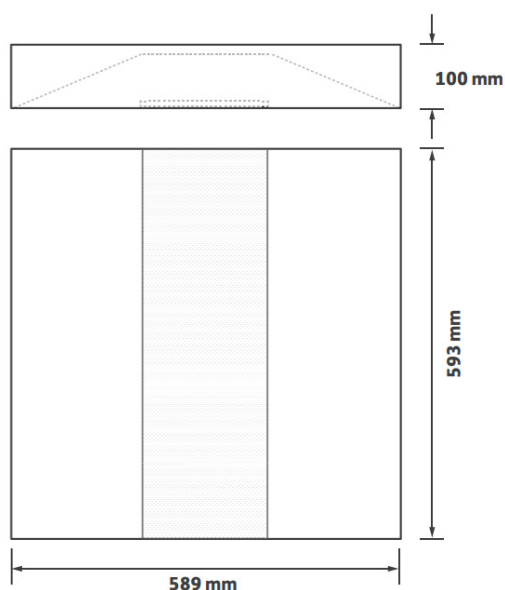

Colour:	White.
Output:	3300lm, 3500lm, 5100lm.
Circuit Wattage:	32w, 38w, 47w.
Colour Temp:	4000K.
Construction:	Steel.
IP Rating:	IP20.
Driver:	Electronic/DALI
Insulation Class:	1

To specify choose one entry from each column, e.g. "ALLT EMD 3300 840 WH" (option columns may be omitted if not required)