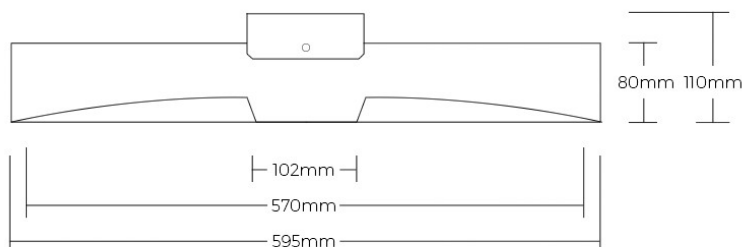

Linear microprism opalised central optic. RA: >80 as standard.
 ENEC and CE Approved.

Colour: LED Light
 Source:
 Output:
 Circuit Wattage:
 Efficacy:
 Colour Temp:
 Construction:
 IP Rating:
 Driver:
 Insulation Class:

White.
 L90B10 50,000hrs.
 3800 lm.
 36w.
 106 LL/CW
 4000K/6500K
 Steel.
 IP20.
 Electronic/DALI
 1

To specify choose one entry from each column, e.g. "ALL EMD 3800 840 WH" (option columns may be omitted if not required)