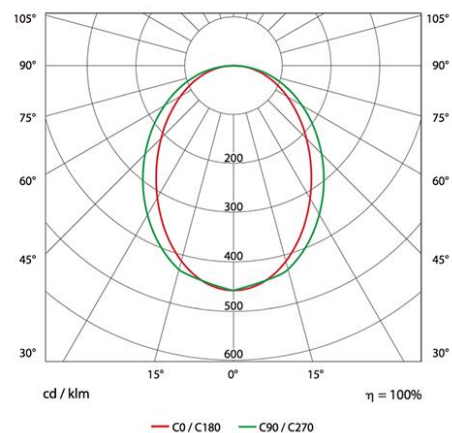

Linear microprism opalised central optic. RA: >80 as standard.
 ENEC and CE Approved.

Colour: LED Light
 Source:
 Output:
 Circuit Wattage:
 Efficacy:
 Colour Temp:
 Construction:
 IP Rating:
 Driver:
 Insulation Class:

White.
 L90B10 50,000hrs.
 3800 lm.
 36w.
 106 LL/CW
 4000K/6500K
 Steel.
 IP20.
 Electronic/DALI
 1

To specify choose one entry from each column, e.g. "ALL EMD 3800 840 WH" (option columns may be omitted if not required)