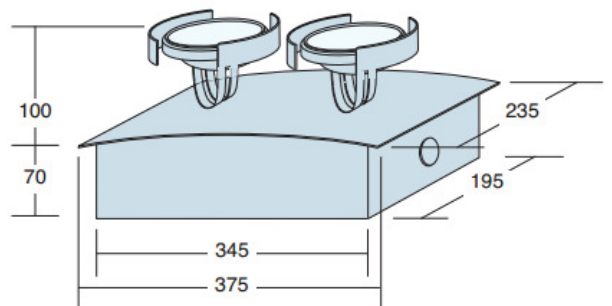

# Art Flood LED

The Art Flood LED is an emergency twin-spot luminaire which couples form and function making it suitable for areas where a more conventional twin spot would look out of place.

The Art Flood features 2 x 12W LED projector heads which provide excellent emergency coverage.

Light Source: LED.  
 IP Rating: IP 20.  
 Luminaire Lumens: 2 x 980lm (980 per head).  
 Construction: Metallic Grey steel enclosure.

To specify choose one entry from each column below, e.g. "ARF E3 298 ST" (option columns may be omitted if not required)