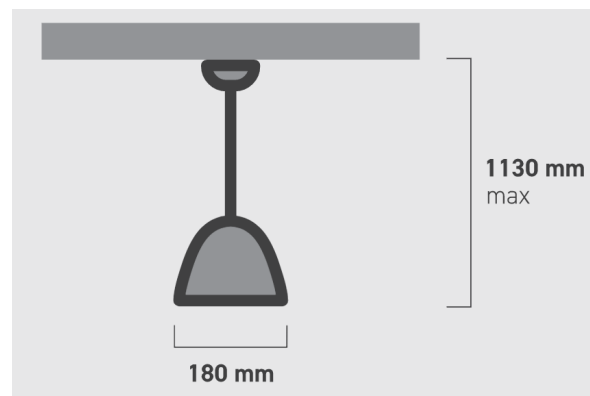

Arte Pendant

The Arte is a decorative pendant which is designed to operate using replaceable LED E27 lamps. The Arte Pendant can be supplied as a single luminaire or as a decorative set piece with three luminaires on a single mounting frame.

Available in the following colours in either a single or triple configuration.

- Black
- Vibrant Red
- Translucent silver

Made in the UK.

Colour: Black, Red, Silver.
Lamp: E27.
Wattage: 7W (LED)/ 3x 7W (LED).
Colour Temperature: 2700K.
Luminous Flux Maintenance: L80/ F10.

Name	Size	Colour	Option
ATP	S (Single) T (Triple)	BK (Black) R (Red) SL (Translucent Silver)	-