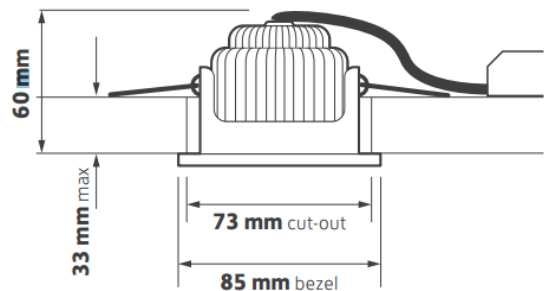

Atomic

The Atomic is a fire rated IP65 LED downlight which is supplied complete with bezel.

Features a multi-faceted reflector & the bezel can be supplied with a white, black, or brushed metal finish.

Fire rating FR30, 60, 90 in accordance with BS 476: Part 21: 1987, load bearing timber floor with softwood timber joists.

Colour:	White, Black, Brushed Metal.
Lumens:	775lm.
Wattage:	7.9w.
Efficacy:	95lm/W
Colour Temperature:	3000K, 4000K.
IP Rating:	IP65.
Control Gear:	Electronic, DALI, Phase-Cut Mains Dim.
Emergency option:	3 Hour, Self-Test, DALI Emergency*.

*Emergency indicators are not IP65 or Fire rated