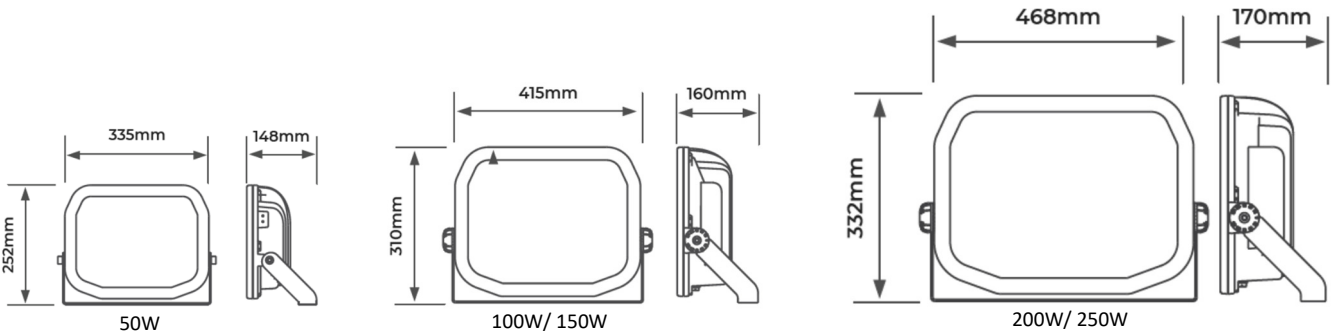

Bastion Floodlight

Bastion LED floodlight available in several different lumen outputs to suit a variety of applications.

The luminaire features tilt adjustments that can be locked in place.

Colour:	Black.
Luminaire Lumens	6800lm, 12500lm, 19200lm, 26000lm, 30000lm.
Wattage:	50W, 100W, 150W, 200W, 250W.
Temp:	4000K.
IP Rating:	IP65.

To specify choose one entry from each column below, e.g. "BA 50 BK" (option columns may be omitted if not required)

Name	Feature	Option	Emergency Option	Wattage (W)	Colour Temp	Trim
BA	PC (Photocell)	-	-	50	-	BK (Black)
				100		
				150		
				200		
				250		