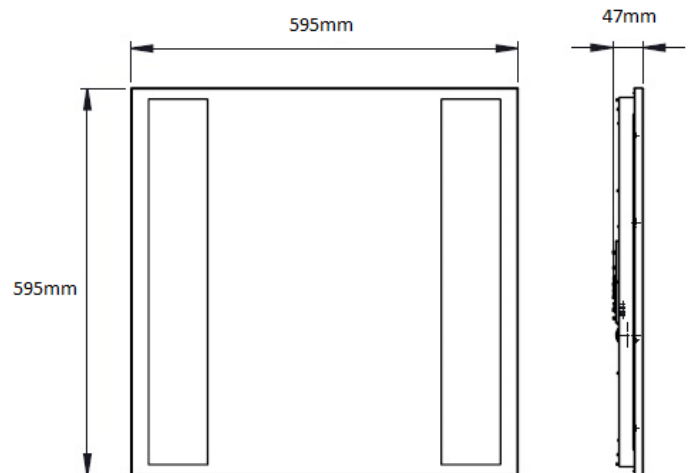

Calibre

The Calibre is a 600x600 recessed LED luminaire IP44 rated with a low glare diffuser system constructed from steel. The Calibre is available in several lumen outputs and with a choice of 2 optical types to suit any application.

Colour:	White.
Light source:	LED.
Distribution:	Direct.
Beam Angle:	90°.
Optic:	Matt micro-prismatic, Translucent micro-prismatic.
Colour temperature:	4000K.
CRI:	>80.
Construction:	Steel.
IP rating:	IP44.
Driver:	Electronic, DALI.
Emergency:	3 Hour, 3 Hour DALI Em