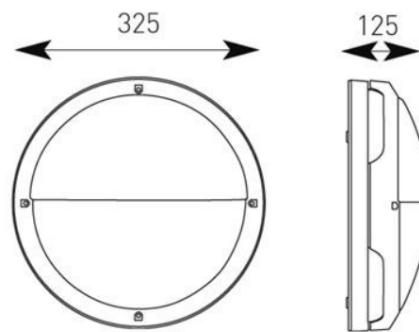

Circo Exterior

Wall mounted external amenity luminaire. Features a halo light spill effect. Die-cast aluminium construction with tamperproof stainless-steel allen key screws. Opal polycarbonate diffuser and frame. The Circo Exterior has a removable gear tray for easy installation.

| | |
|---------------|----------------|
| Construction: | Aluminium body |
| Wattage: | 2x26W PL-C |
| Emergency: | 3 Hour |
| Light Source | 2x26W PL-C |
| IP Rating: | IP65 |
| Control Gear: | Electronic |