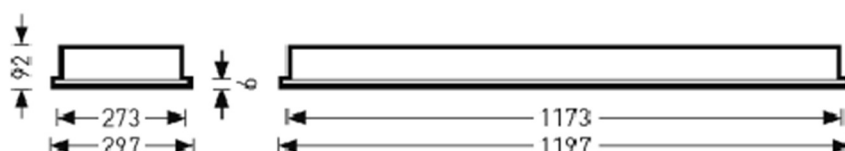

City Tile 3900

Recessed LED luminaire. Microprism diffuser with harmonious light distribution. 115 Luminaire lumens per circuit watt. Eye catching air-handling slots with 40 litres per second capability. Optional full SAS tile replacement. Aluminium body. Tridonic LED boards and control gear. RAL colour to suit surrounding tiles. 4000K LED UGR<19 RA>80.

Colour:	Custom RAL
Output:	3900 lm.
Circuit Wattage:	27 w.
Efficacy:	115 LL/CW
Colour Temp:	4000K
Construction:	Aluminium
IP Rating:	IP20
Driver:	Electronic/DALI

To specify choose one entry from each column, e.g. "CT 3900 EM 3900 840 RAL9003" (option columns may be omitted if not required)