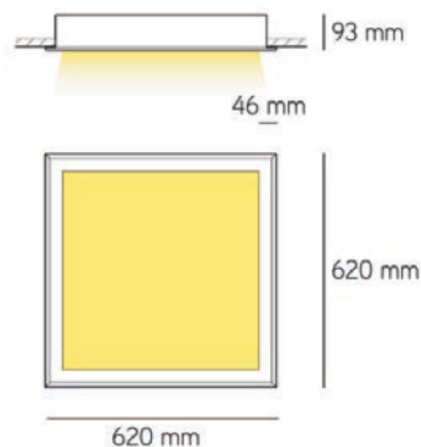

# CleanLED Recessed

The CleanLED Recessed is an LED clean area luminaire with a white coated zinc sheet body with a matt white finish. The Luminaire is IP65 rated and features an opal polycarbonate optic.

Colour:	White.
Delivered Lumens:	6266lm.
Wattage:	44.
Efficacy:	142lm/cW.
Colour Temperature:	4000K.
LED Life:	60,000 Hour.
Luminous Flux Maintenance:	L80/ B10.
Construction:	Steel.
IP Rating:	IP65.
Driver:	Electronic/DALI Ballast.
Emergency Option:	3-hour, self-test, DALI.