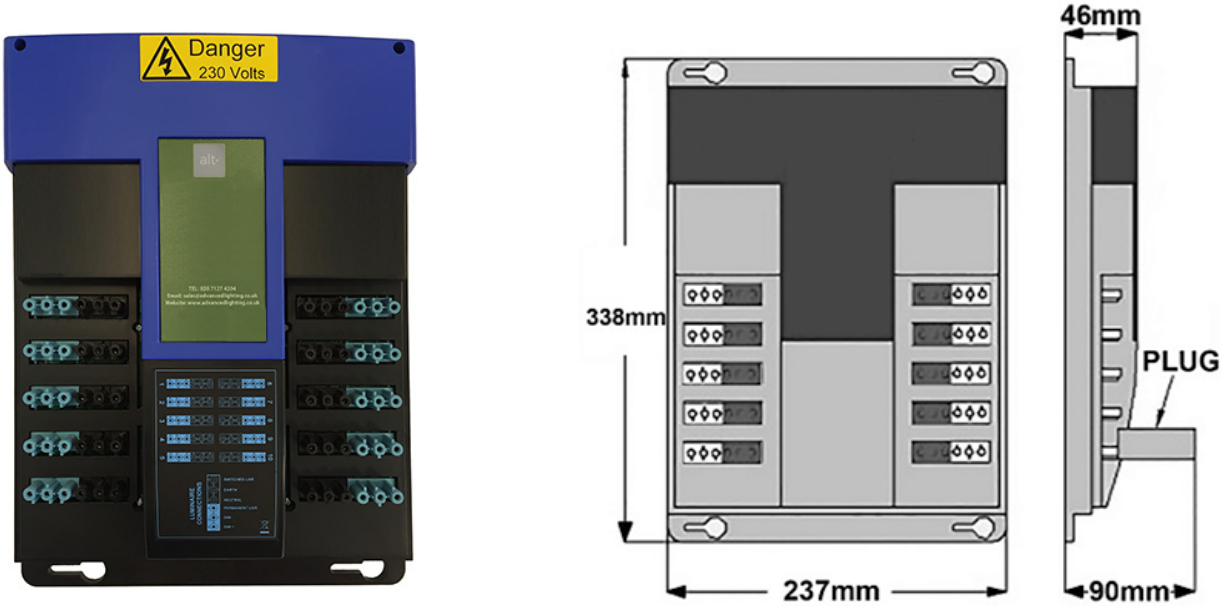

DDDU

The DDDU DALI distribution unit connects power and DALI signal to up to 10 luminaires and is housed in a flame retardant ABS enclosure.

Colour:
Luminaire Outputs:
Construction:
Power Consumption:
Load, Per Channel:
Load, Total Max:

Blue and Black.
10x 6-pole sockets.
ABS.
Off load 1.2w, Full load 2.2w.
6A.
10A.

To specify use part number "DDDU".