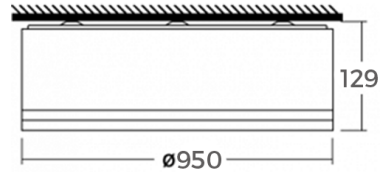

# Disc 950.129

The Disc family of light fixtures includes solitary, pendant and ceiling-mounted types. Featuring a narrow, anodised aluminium frame. Suitable for either surface or suspended installation. Polycarbonate opal diffuser and a colour temperature of 4000K.

Trim Options:  
 Output:  
 Circuit Wattage:  
 Efficacy:  
 Construction:  
 Diameter/Height:  
 IP Rating:  
 Driver:

Aluminium  
 10,960 lm  
 149w  
 73.56 LL/CW  
 Aluminium / Steel  
 950mm Dia. / 129mm Height.  
 IP40  
 Electronic/DALI