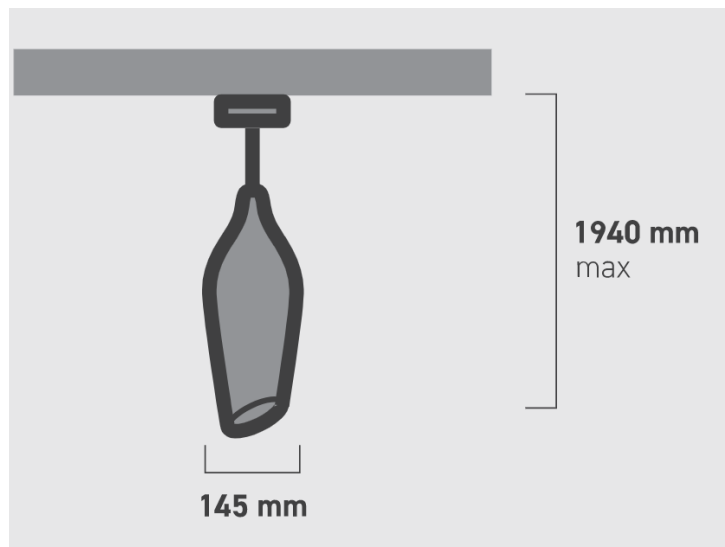

Droplet Pendant

The Droplet Pendant is a stunning glass teardrop luminaire with a cognac-coloured glass and comes complete with a black braided cable and black ceiling rose.

The Droplet Pendant has been designed for use with replaceable E27 LED lamps.

Made in the UK.

Colour:	Cognac tinted glass.
Lamp:	E27.
Wattage:	7W (LED).
Colour Temperature:	2700K.
Luminous Flux Maintenance:	L80/ F10.

Name	Size	Colour	Option
DL	-	CN (Cognac)	E27