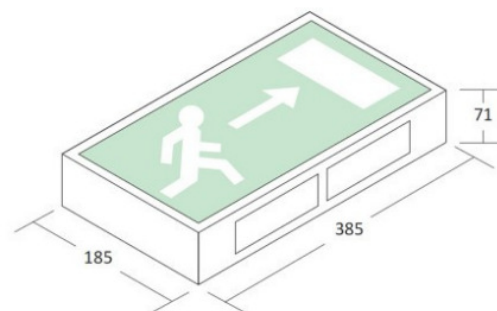

EM-BOX SF

The EM-BOX SF is a surface mounted LED exit sign which provides up to 36 metre viewing distances.

The EM-Box SF utilises low power, long life LEDs in order to operate for long hours while providing excellent energy efficiency and low operating temperatures.

Light Source: 16 LEDs.
Wattage: 4.2w.
IP Rating: IP20.
Colour Temperature: 4000K, 5000K
Driver: Electronic/DALI.
Legends: Left, Right, Up or Down.

To specify choose one entry from each column below, e.g. "EMB 840 LE ED3"