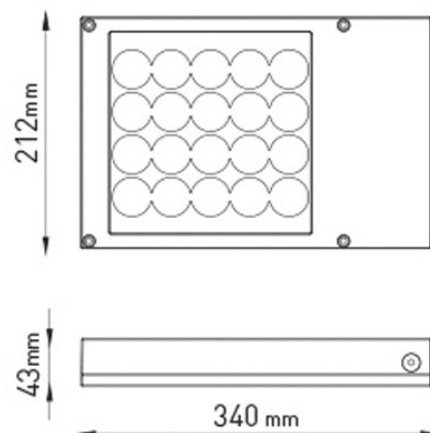

2880lm (830, 10°), 2736lm (830, 30°), 2600lm (830, 45°),
3000lm (830, 10°), 2850lm (840, 30°), 2708lm (840, 45°)

30w.

86–100 lm/w.

Aluminium body.

IP65.

Electronic.

To specify choose one entry from each column, e.g. "EXBL HF 01 SL" (option columns may be omitted if not required)