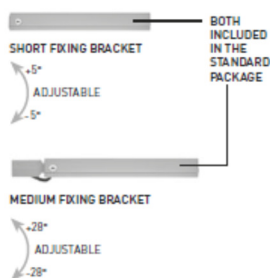

2880lm (830, 10°), 2736lm (830, 30°), 2600lm (830, 45°),
3000lm (830, 10°), 2850lm (840, 30°), 2708lm (840, 45°)

30w.

86–100 lm/w.

Aluminium body.

IP65.

Electronic.

To specify choose one entry from each column, e.g. "EXBL HF 01 SL" (option columns may be omitted if not required)

Name	Option	Emergency Option	Output (lm)	Trim
EXBL (ExoBook Large)	HF	-	01 - 2880lm (10°, 3000K)	WH (Matt White)
			02 - 2736lm (30°, 3000K)	BK (Matt Black)
			03 - 2600lm (45°, 3000K)	TG (Textured Grey)
			04 - 3000lm (10°, 4000K)	
			05 - 2850lm (30°, 4000K)	
			06 - 2708lm (45°, 4000K)	