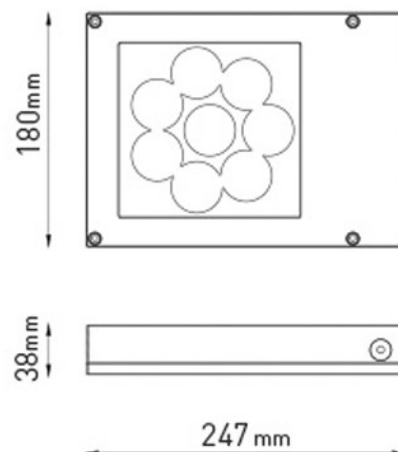

1152lm (830, 10°), 1095lm (830, 30°), 1040lm (830, 45°),
1200lm (830, 10°), 1140lm (840, 30°), 1083lm (840, 45°)

12w.

86–100 lm/w.

Aluminium body.

IP65.

Electronic.

To specify choose one entry from each column, e.g. "EXBM HF 01 SL" (option columns may be omitted if not required)