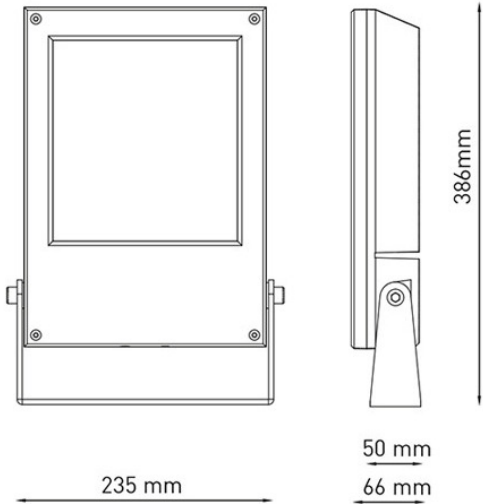

# ExoDan

The ExoDan is a high powered external LED floodlight which is available with a symmetric LED array or with an asymmetrical light distribution. The ExoDan body is constructed from die-cast aluminium and has a tempered safety glass.

**Colour Options**

Output: 5200lm (830, 30°, SYM), 3300lm (830, 30°, ASYM).  
 Wattage: 100w (SYM), 60w (ASYM).  
 Efficacy: 52-55 lm/w.  
 Construction: Aluminium body.  
 IP Rating: IP65.  
 Driver: Electronic.

To specify choose one entry from each column, e.g. "EXD HF 01 TG" (option columns may be omitted if not required)

Name	Option	Accessory	Output (lm)	Trim
EXD (ExoDan)	HF	-	<b>01</b> - 5200lm (30°, 3000K, SYM) <b>02</b> - 3300lm (30°, 3000K, ASYM)	TG (Textured Grey)