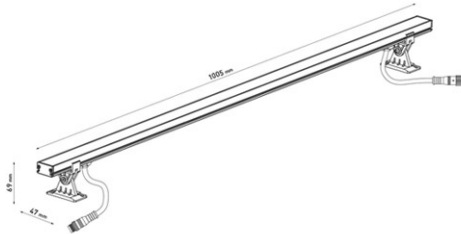

ExoTarget

The ExoTarget is an LED bar luminaire for mounting on a wall. The luminaire features two fixing holders which can be adjusted through 180°

The ExoTarget is constructed from aluminium and features tempered safety glass and stainless-steel screws. Remote driver.

Colour Options: Textured Grey.
 Output: 510lm (3000K, 505mm), 1020lm (3000K, 1005mm).
 Wattage: 6w, 12w.
 Efficacy: 85lm/w.
 Construction: Aluminium body.
 IP Rating: IP65.
 Driver: Remote, Electronic.

To specify choose one entry from each column, e.g. "EXTG HF 505 510 TG"

Name	Option	Length (mm)	Output (lm)	Trim
EXTG (ExoTarget)	HF	505	510	TG (Textured Grey)
		1005	1020	