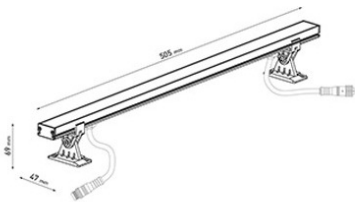

ExoTarget

The ExoTarget is an LED bar luminaire for mounting on a wall. The luminaire features two fixing holders which can be adjusted through 180°

The ExoTarget is constructed from aluminium and features tempered safety glass and stainless-steel screws. Remote driver.

Colour Options: Textured Grey.
 Output: 510lm (3000K, 505mm), 1020lm (3000K, 1005mm).
 Wattage: 6w, 12w.
 Efficacy: 85lm/w.
 Construction: Aluminium body.
 IP Rating: IP65.
 Driver: Remote, Electronic.

To specify choose one entry from each column, e.g. "EXTG HF 505 510 TG"

Name	Option	Length (mm)	Output (lm)	Trim
EXTG (ExoTarget)	HF	505	510	TG (Textured Grey)
		1005	1020	