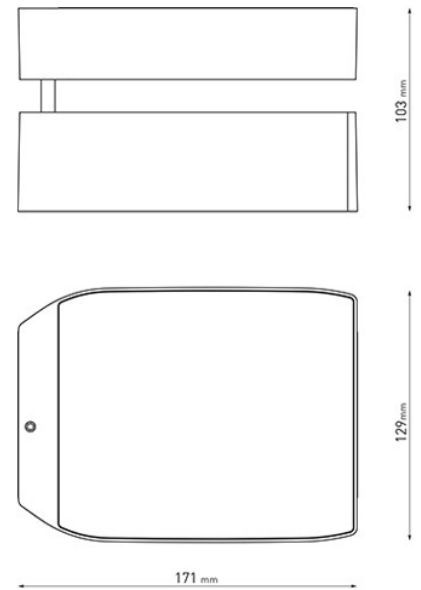

# ExoTwist Max

The ExoTwist Max is an LED floodlight for external applications. The ExoTwist Max utilises an articulated joint which allows the head to be adjusted. Can also be supplied with a ground spike.

The luminaire is made from powder coated, die-cast aluminium and has a tempered safety glass.

Colour Options  
Output:

Wattage:  
Efficacy:  
Construction:  
IP Rating:  
Driver:

Textured Grey, Matt White, Matt Black.  
2240lm (830, 18°), 2160lm (830, 36°).  
2464lm (830, 18°), 2336lm (840, 36°).  
27w.  
82-91 lm/w.  
Aluminium body.  
IP65.  
Electronic.