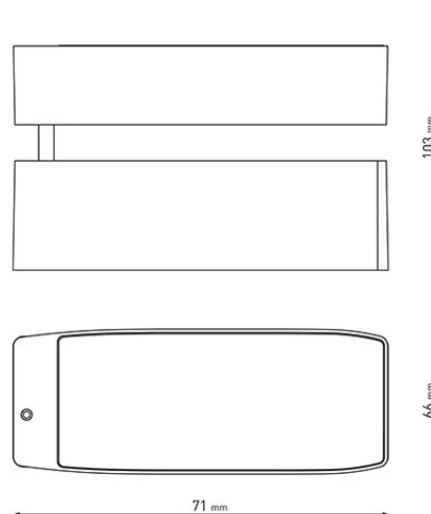

The luminaire is made from powder coated, die-cast aluminium and has a tempered safety glass.

Colour Options

Output:

Wattage:

Efficacy:

Construction:

IP Rating:

Driver:

Textured Grey, Matt White, Matt Black.

1120lm (830, 18°), 1080lm (830, 36°).

1232lm (830, 18°), 1168lm (840, 36°).

14w.

77-88 lm/w.

Aluminium body.

IP65.

Electronic.