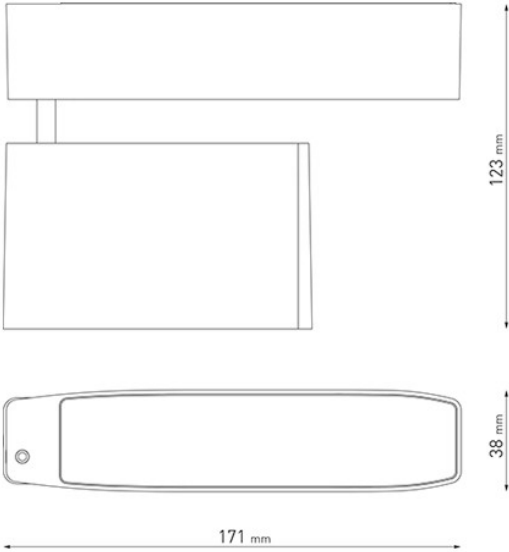

# ExoTwist Mini

The ExoTwist Mini is an LED floodlight for external applications. The ExoTwist Mini utilises an articulated joint which allows the head to be adjusted. Can also be supplied with a ground spike.

The luminaire is made from powder coated, die-cast aluminium and has a tempered safety glass.

Colour Options  
Output:

Wattage:  
Efficacy:  
Construction:  
IP Rating:  
Driver:

Textured Grey, Matt White, Matt Black.  
560lm (830, 18°), 540lm (830, 36°).  
616lm (830, 18°), 584lm (840, 36°).  
7w.  
77-88 lm/w.  
Aluminium body.  
IP65.  
Electronic.

To specify choose one entry from each column, e.g. "ETMC HF 01 WH" (option columns may be omitted if not required)

Name	Option	Accessory	Output (lm)	Trim
ETMN (ExoTwist Mini)	HF	GS (Ground Spike)	<b>01</b> - 560lm (18°, 3000K)	WH (Matt White)
			<b>02</b> - 540lm (36°, 3000K)	BK (Matt Black)
			<b>03</b> - 616lm (18°, 4000K)	TG (Textured Grey)
			<b>04</b> - 584lm (36°, 4000K)	