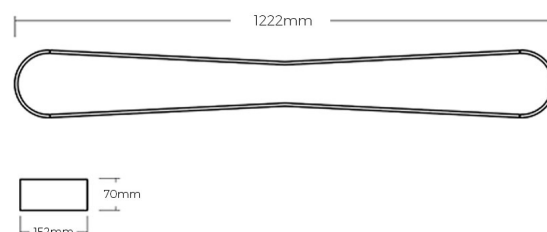

Figure

A lightweight, dynamic shape, derived from the classic oval.

Figure is made from an aluminium profile and features an opal diffuser. Designed for suspended installation.

Dimensions:	1222mm x 152mm x 70mm.
Trim Options:	White, Black or Brushed Aluminium.
Circuit:	38w.
Wattage:	2960lm.
Output 3000K:	3080lm.
Output 4000K:	77.9 LL/CW.
Efficacy 3000K:	81 LL/CW.
Efficacy 4000K:	Aluminium/Polycarbonate.
Construction:	IP40.
IP Rating:	Electronic/DALI.
Driver:	

To specify choose one entry from each column below, e.g. "FG D 840 WH" (option columns may be omitted if not required)

Name	Feature	Option	Emergency Option	Output (lm)	Colour Temp	Trim
FG (Figure)		D (Dimmable)	EM	830	WH (White)	
			EMS (Self Test)	840	BK (Black)	
			EMD (DALI)		AL (Aluminium)	