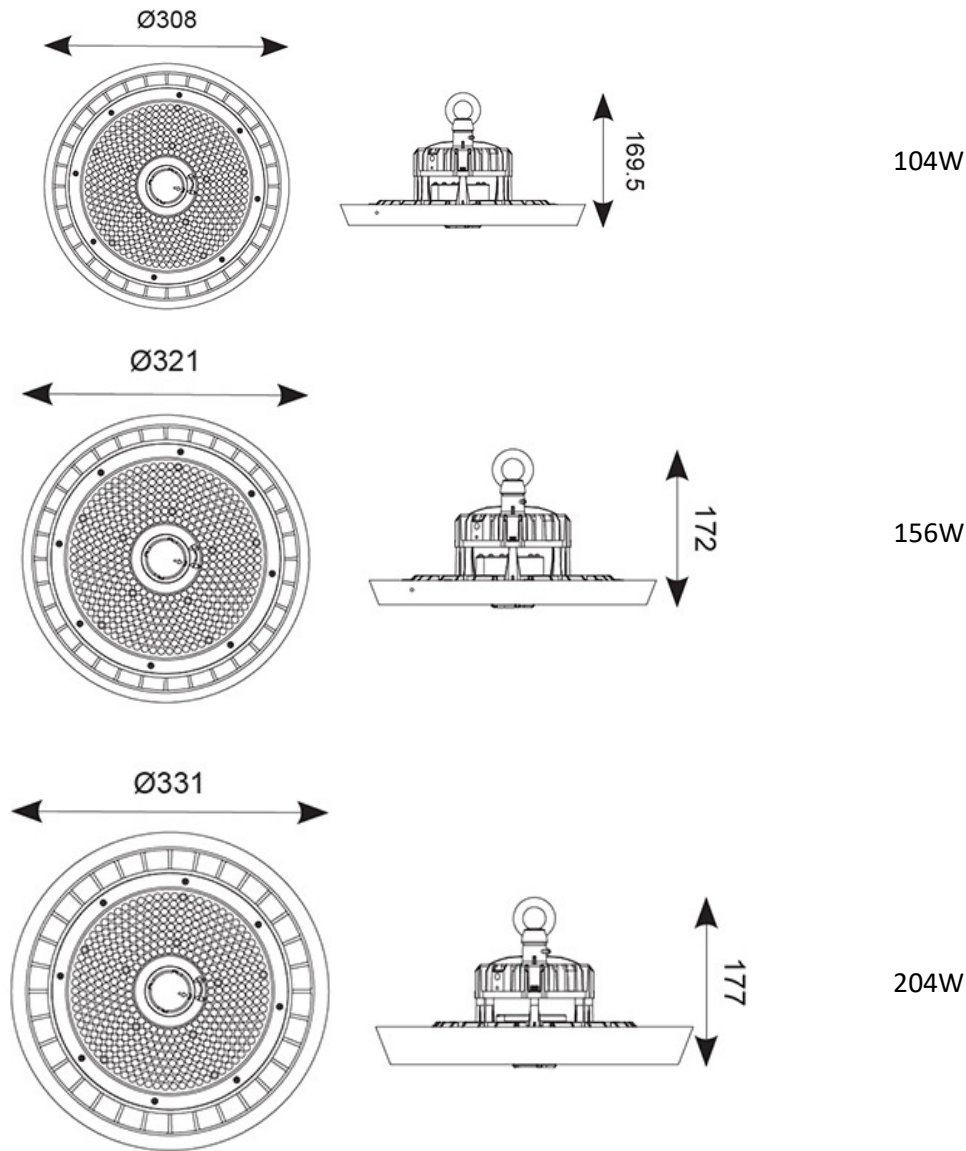

alt.

Helo LED High Bay

Suspended LED highbay luminaire with a selection of outputs to suit a variety of applications. The Helo is IP65 rated. 1-10V dimmable as standard.

The Helo LEDs have a lifespan of 54,000 hours L80 B10.

Colour:	Black.
Output:	L1 15242W, L2 23778lm, L3 30000lm.
Wattage:	L1 104W, L2 156W, L3 204W.
Colour Temperature:	4000K.
Construction:	Aluminium.
IP Rating:	IP65.
IK Rating:	IK08.
Temperatures:	-30°C to 45°C.

Helo LED High Bay

Dimensions

To specify choose one entry from each column, e.g. "HL MW E3 L1 BKT BK". Columns may be omitted if not required.

Name	Option	Emergency	Output	Accessory	Colour
HL	MW	E3	L1 L2 L3	BKT (Mounting Bracket) RF (Aluminium Reflector)	BK (Black)