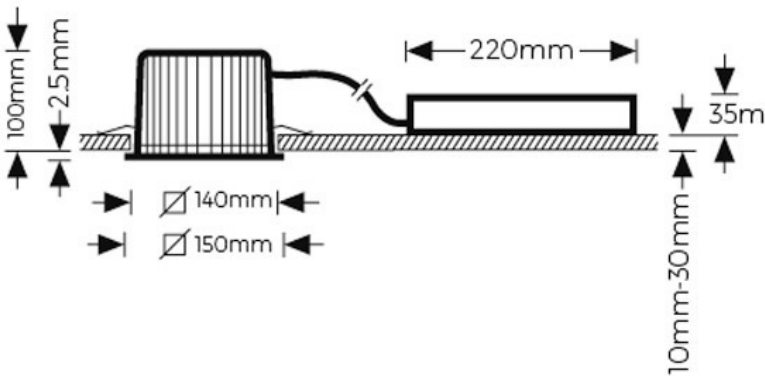

MALSQ

Ceiling recessed, highly versatile LED downlight available with a white or silver-grey trim or as a trim-less version.

Available with various different lumen packages and beam characteristics to suit a wide variety of different applications.

Trim Options:	Whit, Silver-Grey, Trim-less.
Output:	UGR<19: 1000lm, 1700lm (3000K), 1800lm (4000K) UGR<22: 1000lm, 1700lm (3000K), 1800lm (4000K), 2600lm (3000K), 2700lm (4000K) UGR<25: 2600lm (3000K), 2700lm (4000K)
Circuit Wattage:	9W (1000lm), 16W (1700lm/1800lm), 25W (2600lm/2700lm)
Construction:	Die-cast aluminium body.
IP Rating:	IP20
Driver:	Electronic/DALI.

Ordering

To specify choose one entry from each column below, e.g. "MQ 19 3000 1700 DALI EM-PRO TL" (option columns may be omitted if not required)

Name	UGR	Colour Temperature	Output (lm)	Option	Emergency Option	Trim
MQ (MALSQ)	19	3000	1000	DALI	EM	WH (White)
			1700	HF	EM-PRO	SG (Silver Grey)
		4000	1000			TL (Trim-less)
			1800			
	22	3000	1000			
			1700			
			2600			
		4000	1000			
			1800			
			2700			
25	3000	1000				
		1700				
		2600				
	4000	1000				
		1800				
		2700				