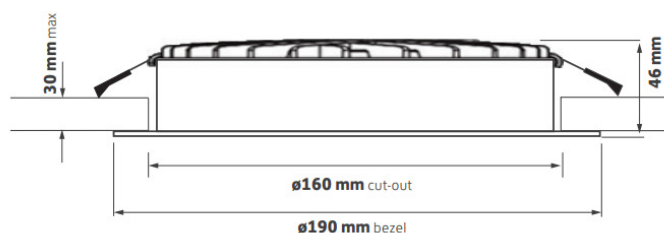

Maestro Lite

Ceiling recessed LED IP54 rated downlight with a recessed opal PC diffuser. White bezel. Colour temperatures available, 3000K, 4000K & 5500K.

Colour:	White.
Output:	1200, 2275lm.
Circuit Wattage:	11, 21W.
Colour Temp:	3000K, 4000K, 5500K.
Efficacy:	109lm/W, 108lm/W.
Cut-Out:	Ø160mm.
IP Rating:	IP54.
Driver:	Electronic/DALI.

To specify choose one entry from each column below, e.g. "MAL DD E3 2275 840 WH" (option columns may be omitted if not required)

Name	Driver	Option	Emergency Option	Output (lm)	Colour Temp	Trim
MAL (Maestro Lite)	HF DD (DALI)		E3	1200	830	WH (White)
			ED3 (DALI)	2275	840	
					855	