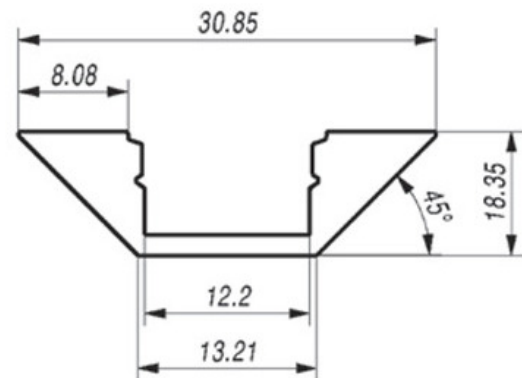

Mini Profile 6

Surface mounted aluminium profile with a simplistic design. The Mini Profile 6 is designed to fit any corner it features the same 45° angle as the Mini Profile 5 which makes it ideal for kitchen cabinets, storage and retail shelving and many more. Available with transparent, semi-Opal and Opal diffusers.

Length:	1.0m, 2.0m
Output:	n/a
Circuit Wattage:	n/a
Efficacy:	n/a
Construction:	Aluminium
Driver:	n/a

To specify use part number: "MP6-OP-001"

Name	Diffuser Option	Emergency Option	Output (lm)	Colour Temp	Length
MP6 (Mini Profile 6)	OP (Opal Cover)	-	-	-	001 (1m)
	OPS (Semi-Opal)	-	-	-	002 (2m)
	T (Transparent Cover)	-	-	-	