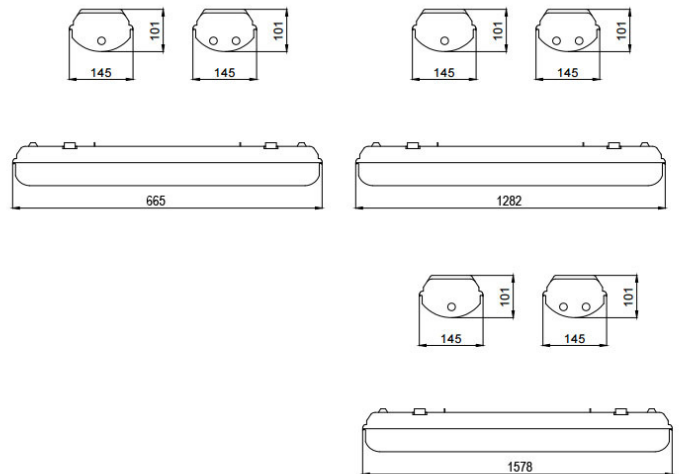

Nautilus Z2

The Nautilus Z2 is an explosion proof T8 luminaire. The luminaire optic features a white coated sheet steel reflector with anti-corrosion treatment, UV protected along with a polycarbonate diffuser. The Nautilus Z2 is IP66 rated and suitable for Zone 2 environments.

Length:	665mm (18W), 1282mm (36W), 1578mm (58W)
Width:	145mm
Lamps:	18W T8, 36W T8, 58W T8
Construction:	Polycarbonate.
IP Rating:	IP66.
Driver	Electronic/DALI.

To specify choose one entry from each column below, e.g. "NZ2 1282 EM 18 840"

Name	Feature	Option	Emergency Option	Output (w)	Colour Temp	Finish
NZ2 (Nautilus Zone 2)	SL (Single)	665 (665mm)	EM	18W	840	-
	TL (Twin)	1282 (1282mm)		36W		
		1578 (1578mm)		58W		