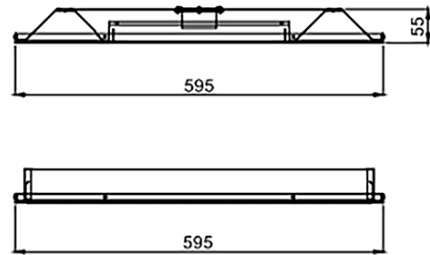

Opto Dual

Recessed LED luminaire. Direct light distribution. Ceiling mounted, designed for areas with long operating hours. Ideal for public and commercial applications, leisure and care home facilities. Semi-opal polycarbonate diffuser to minimise glare and LED spotting. LED life up to 50,000 hours (L70) at 35°C ambient temperature. IP20 rated.

Colour:	White powder coated
Output:	3500lm. 4200lm. 6200lm. 7750lm.
Circuit Wattage:	28w (3500lm). 35w (4200lm). 52w (6200lm) 65w (7750lm)
Efficacy:	125 (3500lm). 120 (4200lm). 119.2 (6200lm). 119.2 (7750lm) LL/CW
Colour Temp:	4000K
Construction:	Steel
IP Rating:	IP20
Driver:	Electronic/DALI