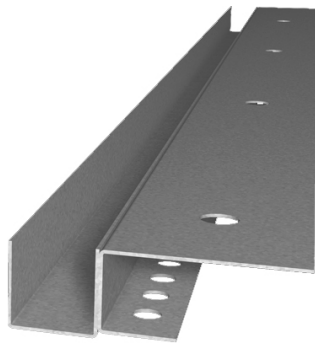

Plaster Profile One

LED drywall profile for free (floating) surfaces. Provides indirect lighting using LED strips of up to 15-mm in width.

Suitable for Cove lighting. Supports the use of magnetic tape to affix the LED strips.

Length:	2.0m.
Output:	n/a
Circuit Wattage:	n/a
Efficacy:	n/a
Construction:	Zinc sheet metal.
IP Rating:	n/a
Driver:	n/a

To specify choose one entry from each column below, e.g. "PPI" (option columns may be omitted if not required)

Name	Feature	Option	Emergency Option	Output (lm)	Colour Temp	Trim
PPI (Plaster Profile One)						