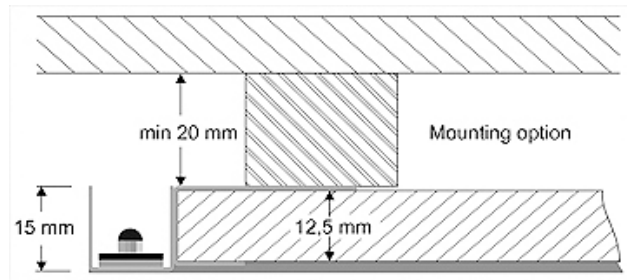

Plaster Profile One

LED drywall profile for free (floating) surfaces. Provides indirect lighting using LED strips of up to 15-mm in width.

Suitable for Cove lighting. Supports the use of magnetic tape to affix the LED strips.

Length:	2.0m.
Output:	n/a
Circuit Wattage:	n/a
Efficacy:	n/a
Construction:	Zinc sheet metal.
IP Rating:	n/a
Driver:	n/a

To specify choose one entry from each column below, e.g. "PPI" (option columns may be omitted if not required)

Name	Feature	Option	Emergency Option	Output (lm)	Colour Temp	Trim
PPI (Plaster Profile One)						