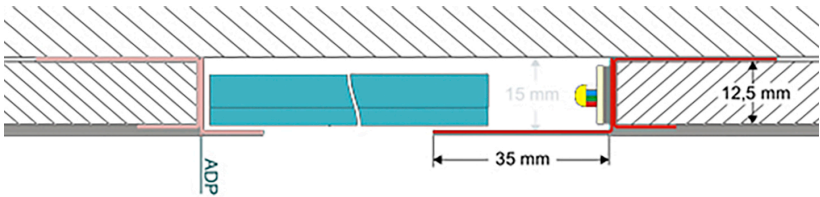

Plaster Profile Three

LED drywall profile for free (floating) surfaces. Provides indirect lighting using LED strips of up to 15-mm in width.

Suitable for cove and edge lighting. Supports the use of magnetic tape to affix the LED strips.

Length:	2.0m.
Output:	n/a
Circuit Wattage:	n/a
Efficacy:	n/a
Construction:	Zinc sheet metal.
IP Rating:	n/a
Driver:	n/a

To specify choose one entry from each column below, e.g. "PP3" (option columns may be omitted if not required)