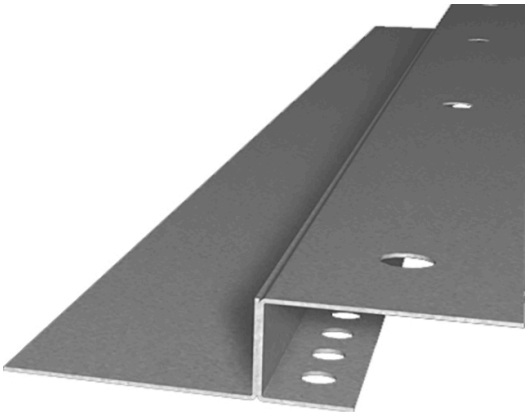

Plaster Profile Three

LED drywall profile for free (floating) surfaces. Provides indirect lighting using LED strips of up to 15-mm in width.

Suitable for cove and edge lighting. Supports the use of magnetic tape to affix the LED strips.

Length:	2.0m.
Output:	n/a
Circuit Wattage:	n/a
Efficacy:	n/a
Construction:	Zinc sheet metal.
IP Rating:	n/a
Driver:	n/a

To specify choose one entry from each column below, e.g. "PP3" (option columns may be omitted if not required)

Name	Feature	Option	Emergency Option	Output (lm)	Colour Temp	Trim
PP3 (Plaster Profile Three)						