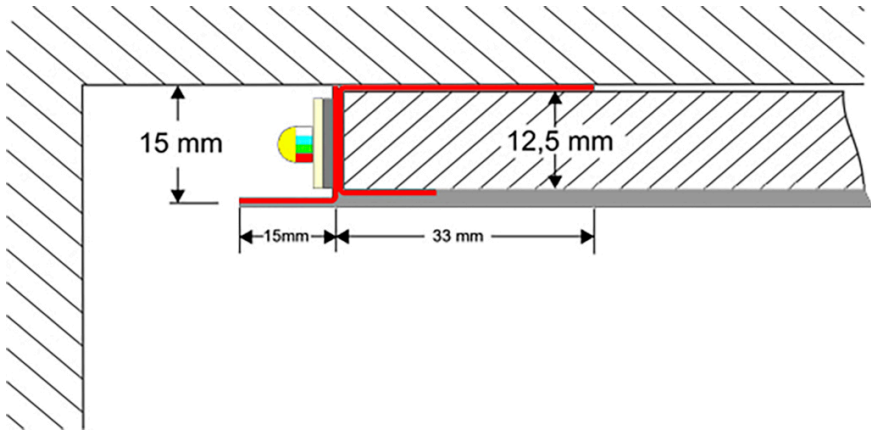

Plaster Profile Two

LED drywall profile for free (floating) surfaces. Provides indirect lighting using LED strips of up to 15-mm in width.

Suitable for cove and edge lighting. Supports the use of magnetic tape to affix the LED strips.

Length:	2.0m.
Output:	n/a
Circuit Wattage:	n/a
Efficacy:	n/a
Construction:	Zinc sheet metal.
IP Rating:	n/a
Driver:	n/a

To specify choose one entry from each column below, e.g. "PP2" (option columns may be omitted if not required)

Name	Feature	Option	Emergency Option	Output (lm)	Colour Temp	Trim
PP2 (Plaster Profile Two)						