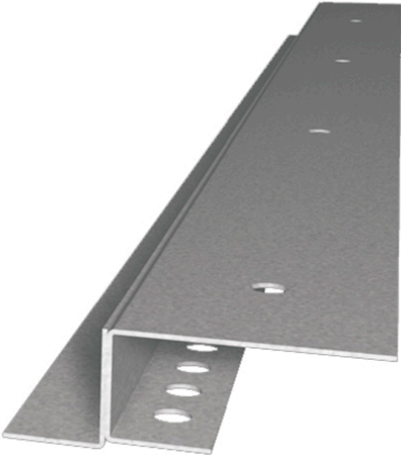

Plaster Profile Two

LED drywall profile for free (floating) surfaces. Provides indirect lighting using LED strips of up to 15-mm in width.

Suitable for cove and edge lighting. Supports the use of magnetic tape to affix the LED strips.

Length:	2.0m.
Output:	n/a
Circuit Wattage:	n/a
Efficacy:	n/a
Construction:	Zinc sheet metal.
IP Rating:	n/a
Driver:	n/a

To specify choose one entry from each column below, e.g. "PP2" (option columns may be omitted if not required)

Name	Feature	Option	Emergency Option	Output (lm)	Colour Temp	Trim
PP2 (Plaster Profile Two)						