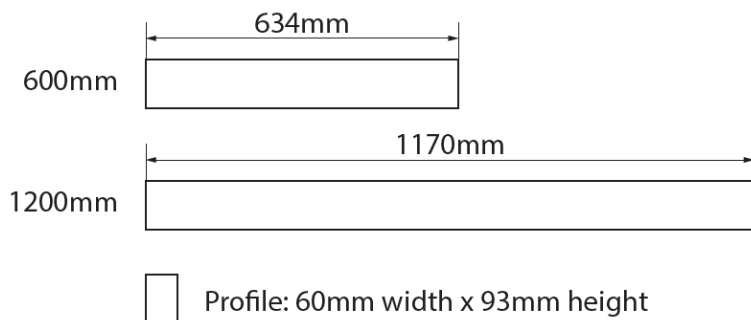

Length:

Light Source:  
Light Distribution:

Construction:  
Diffuser:  
Colour Temp:  
Control Gear:

634mm, 1170mm

LED.  
Direct, Direct/ Indirect.

Steel.  
Lens optical system.  
3000K, 4000K.  
HF, DALI.

# Profile 60 Cell

To specify choose one entry from each column below, e.g. "P60C 634-77 S DD ED3 OP 830 WH" Please note these codes are for ordering single lengths only – for any bespoke lengths or continuous runs with angles etc, please contact our sales team for a quotation.

Name	Length (mm)	Mounting	Control Gear	Emergency Option	Optic	Colour Temp	Trim
P60C	634	S (Surface)	HF	E3	BK (Black Lens optics)	830	WH (White)
	1170	SUS (Suspended)	DD (DALI)	E3S (Self-Test)	WH (White Lens Optic)	840	BK (Black)
	634-77 (Lenses in groups of 7)	SU/DI (Suspended Direct/Direct)		E3D (DALI)			RALXXX
	1170-77 (Lenses in groups of 7)						(Custom RAL)