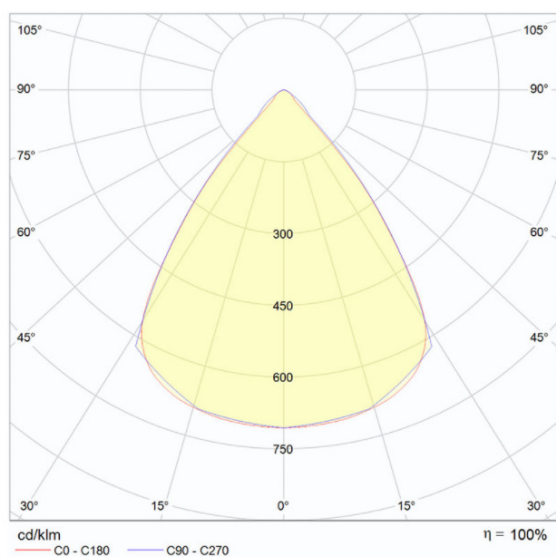

# Profile 60 Cell

The Profile 60 Visor is a surface or suspended LED luminaire with a unique optical system which allows for a high light output while maximizing visual comfort and minimizing glare.

The Lens system can be specified with black or white baffles to suit application.

Length:

Light Source:  
Light Distribution:

Construction:  
Diffuser:  
Colour Temp:  
Control Gear:

634mm, 1170mm

LED.  
Direct, Direct/ Indirect.

Steel.  
Lens optical system.  
3000K, 4000K.  
HF, DALI.

# Profile 60 Cell

To specify choose one entry from each column below, e.g. "P60C 634-77 S DD ED3 OP 830 WH" Please note these codes are for ordering single lengths only – for any bespoke lengths or continuous runs with angles etc, please contact our sales team for a quotation.

Name	Length (mm)	Mounting	Control Gear	Emergency Option	Optic	Colour Temp	Trim
P60C	634	S (Surface)	HF	E3	BK (Black Lens optics)	830	WH (White)
	1170	SUS (Suspended)	DD (DALI)	E3S (Self-Test)	WH (White Lens Optic)	840	BK (Black)
	634-77 (Lenses in groups of 7)	SU/DI (Suspended Direct/Direct)		E3D (DALI)			RALXXX
	1170-77 (Lenses in groups of 7)						(Custom RAL)