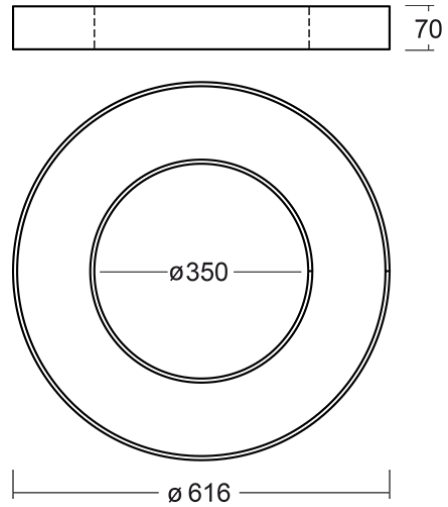

Rotato

The Rotato luminaire consists of a circular body with an inner, concentric opening. Made of an anodised aluminium profile and supplied with an opal diffuser.

The Rotato measures $\varnothing 616\text{mm} \times 70\text{mm}$ and is designed for suspended installation.

Trim Options:
Output:
Circuit Wattage:
Efficacy:
Construction:
IP Rating:
Driver:

White, Black or Aluminium.
2170lm (830) or 2260lm (840).
34w.
63.8 (830) or 66.5 (840) LL/CW.
Aluminium.
IP20.
Electronic/DALI.

To specify choose one entry from each column below, e.g. "ROT DM 840 AL"

Name	Option	Emergency Option	Output (lm)	Colour Temp	Trim
ROT (Rotato)	DM (Dimmable)	EM EMS (Self Test) EMD (DALI)	830 840		WH (White) BK (Black) AL (Aluminium)