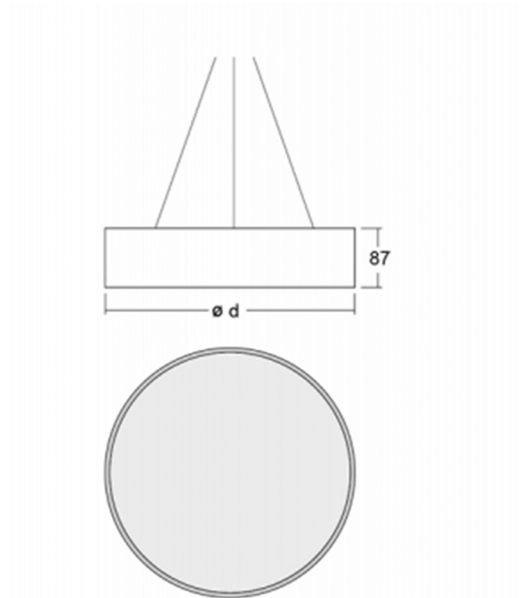

Round Direct (500mm Version)

The Round Direct is a suspended LED luminaire with direct light output and a 500mm diameter. Featuring a micro prismatic or opal optical system the luminaire offers up to 5420lm depending on the optics and colour temperature. The luminaire is constructed from aluminium.

Diameter:	Ø500mm.	
Lumens (29.3W):	3240lm (3000K, micro prism), 3400lm (4000K, micro prism). 3580lm (3000K, opal), 3760lm (4000K, opal).	
Lumens (44.5W):	4670lm (3000K, micro prism), 4900lm (4000K, micro prism). 5160lm (3000K, opal), 5420lm (4000K, opal).	
Wattage	29.3W, 44.5W.	
Efficacy (29.3W):	111lm/cW (830, micro prism), 116lm/cW (840, micro prism). 122lm/cW (830, opal), 128lm/cW (840, opal).	
Efficacy (44.5W):	105lm/cW (830, micro prism), 110lm/cW (840, micro prism). 116lm/cW (830, opal), 122lm/cW (840, opal).	
Colour Temp:	3000K, 4000K.	
Body finish:	White, Black, Silver.	
Control Gear:	HF, DALI.	

To specify choose one entry from each column below, e.g. "RDR5 OP DD ED3 29.3 830 WH" (option columns may be omitted if not required)

Name	Option	Optic	Emergency Option	Wattage	Colour Temp	Trim
RDR5 (Round Direct 500mm)	HF	OP (opal)	E3	29.3	840	WH (White)
	DD (DALI)	MP (micro prismatic)	ED3 (DALI EM)	44.5	830	SL (Silver)
						BK (Black)