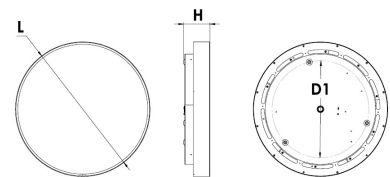

Rounder Direct/ Indirect

The Rounder is a decorative circular LED luminaire which can be suspended with a direct/ indirect light output.

The Rounder D/I is IP40 rated and available in 4 sizes and lumen outputs to suit a variety of different applications. Complete with Opal diffuser.

Colour:
Luminaire Lumens:

IP Rating:
Controls:

Grey.
 L1 Ø300mm 830 2103lm/ 840 2227lm 15.6W
 L2 Ø300mm 830 2360lm/ 840 2540lm 18W
 L3 Ø300mm 830 2615lm/ 840 2851lm 20.2 W
 L4 Ø450mm 830 3652lm/ 840 3824lm 25.9W
 L5 Ø450mm 830 4377lm/ 840 4582lm 31W
 L6 Ø450mm 830 5095lm/ 840 5334lm 36W
 L7 Ø600mm 830 5480lm/ 840 5737lm 37.9W
 L8 Ø600mm 830 6573lm/ 840 6882lm 45.7W
 L9 Ø600mm 830 7658lm/ 840 8017lm 52.5W
 L10 Ø900mm 830 8741lm/ 840 9152lm 59.3W
 L11 Ø900mm 830 10218lm/ 840 10698lm 68.7W
 L12 Ø900mm 830 11688lm/ 840 12237lm 79.7W
 IP20.
 Electronic/ DALI.

L, mm	H, mm	D1, mm	STYLE
300	91	150.7	A
450	89	324	A
600	89	474	B
900	89	774	B

To specify choose one entry from each column below, e.g. "RDI SU DD E3 L1 830 WH" (option columns may be omitted if not required)