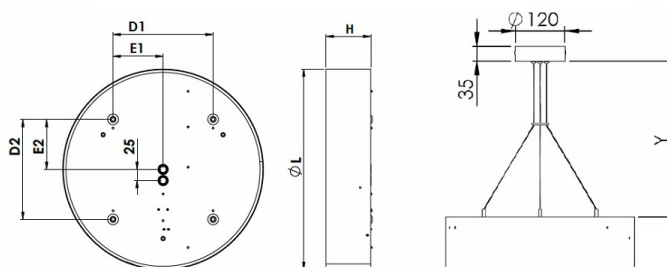

Rounder Surface/ Suspended

The Rounder is a decorative circular LED luminaire which can be surface mounted or suspended and provides a direct light output.

The Rounder is IP40 rated and available in 4 sizes and lumen outputs to suit a variety of different applications.

Colour:
Luminaire Lumens:

White.
L1 Ø300mm 830 1919lm/ 840 2009lm 15.9W
L2 Ø300mm 830 2614lm/ 840 2737lm 21.4W
L3 Ø450mm 830 3880lm/ 840 4062lm 30.3W
L4 Ø450mm 830 5272lm/ 840 5520lm 44.3W
L5 Ø600mm 830 5948lm/ 840 6227lm 45W
L6 Ø600mm 830 8105lm/ 840 8562lm 63.6W
L7 Ø900mm 830 10057lm/ 840 10530lm 73W
L8 Ø900mm 830 12832lm/ 840 13435lm 94.1W
IP40.
Electronic/ DALI.

IP Rating:
Controls:

ØL, mm	H, mm	D1, mm	D2, mm	E1, mm	E2, mm	Y, mm	
						max	min
300	100	155,56	155,56	77,78	77,78	1465	145
450		224	224	112	112	1460	160
600		335	335	167,5	167,5	1445	210
900	114	450	450	225	225	1420	260