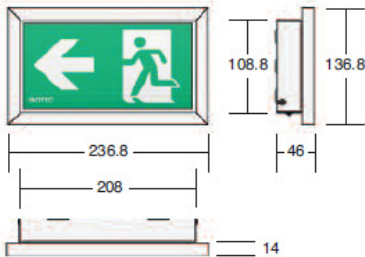

# Sigma

The Sigma range of LED exit sign luminaires offer long life, low energy and flexible mounting solutions.

Choose from suspended, surface or recessed versions.

Trim Options:  
 Light Source:  
 Wattage:  
 IP Rating:  
 Driver:  
 Legends:

White.  
 10 LEDs.  
 4.8w.  
 IP20  
 Electronic/DALI.  
 Left, Right, Up or Down.

To specify choose one entry from each column below, e.g. "SIG RE EX LE EMD WH"

Name	Feature	Standard	Exit Option	Emergency Option	Trim
SIG (Sigma)	SU (Suspended) RE (Recessed) SM (Surface)	-	LE (Left) RT (Right) UP (Up) DN (Down)	EMS (Self Test) ED3 (DALI)	WH (White)