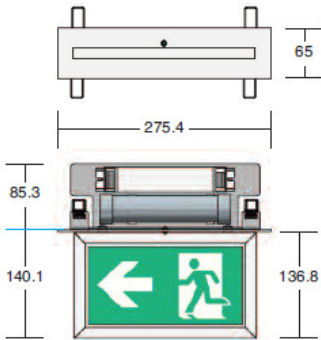

# Sigma

The Sigma range of LED exit sign luminaires offer long life, low energy and flexible mounting solutions.

Choose from suspended, surface or recessed versions.

Trim Options:  
 Light Source:  
 Wattage:  
 IP Rating:  
 Driver:  
 Legends:

White.  
 10 LEDs.  
 4.8w.  
 IP20  
 Electronic/DALI.  
 Left, Right, Up or Down.

To specify choose one entry from each column below, e.g. "SIG RE EX LE EMD WH"

Name	Feature	Standard	Exit Option	Emergency Option	Trim
SIG (Sigma)	SU (Suspended) RE (Recessed) SM (Surface)	-	LE (Left) RT (Right) UP (Up) DN (Down)	EMS (Self Test) ED3 (DALI)	WH (White)