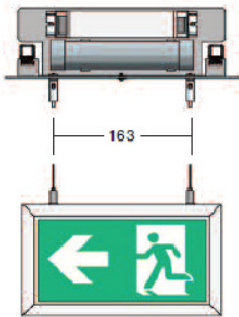

# Sigma

The Sigma range of LED exit sign luminaires offer long life, low energy and flexible mounting solutions.

Choose from suspended, surface or recessed versions.

Trim Options:  
 Light Source:  
 Wattage:  
 IP Rating:  
 Driver:  
 Legends:

White.  
 10 LEDs.  
 4.8w.  
 IP20  
 Electronic/DALI.  
 Left, Right, Up or Down.

To specify choose one entry from each column below, e.g. "SIG RE EX LE EMD WH"

Name	Feature	Standard	Exit Option	Emergency Option	Trim
SIG (Sigma)	SU (Suspended) RE (Recessed) SM (Surface)	-	LE (Left) RT (Right) UP (Up) DN (Down)	EMS (Self Test) ED3 (DALI)	WH (White)