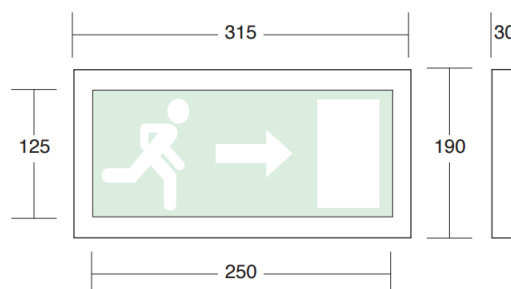

# Slice

The Slice is a wall mounted LED exit sign which offers an attractive solution to emergency lighting. The Slice combines low energy consumption with excellent performance. Provides a viewing distance of 25m.

Trim Options:  
 Light Source:  
 IP Rating:  
 Driver:  
 Legends:

White, Silver Grey.  
 15 long-life white LED's.  
 IP20  
 Electronic/ DALI.  
 Left, Right, Up or Down.

To specify choose one entry from each column below, e.g. "SLI EX LE EMD WH"

Name	Feature	Standard	Exit Option	Emergency Option	Trim
SLI (Slice)		EX	LE (Left) RT (Right) UP (Up) DN (Down)	EM EMS (Self-Test) EMD (DALI) Emergency)	WH (White) SL (Silver Grey)