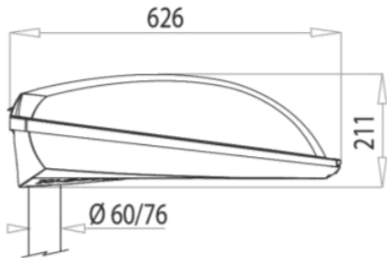

# Street

High performance metal halide, post top luminaire ideal for street lighting. Constructed from die-cast aluminium. IP66 rated dust and moisture resistant.

Available in 70W and 100W metal halide versions depending on the level of illumination required.

Construction:	Aluminium body
Wattage:	70W, 100W MH
Emergency:	n/a
Light Source	70W, 100W Metal Halide
IP Rating:	IP66
Control Gear:	Electronic

To specify choose one entry from each column below, e.g. "STR 66 ASY 100 ALU" (option columns may be omitted if not required)