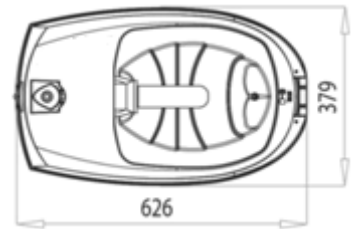

# Street

High performance metal halide, post top luminaire ideal for street lighting. Constructed from die-cast aluminium. IP66 rated dust and moisture resistant.

Available in 70W and 100W metal halide versions depending on the level of illumination required.

Construction:	Aluminium body
Wattage:	70W, 100W MH
Emergency:	n/a
Light Source	70W, 100W Metal Halide
IP Rating:	IP66
Control Gear:	Electronic

To specify choose one entry from each column below, e.g. "STR 66 ASY 100 ALU" (option columns may be omitted if not required)

Name	Feature	Option	Emergency Option	Wattage	Finish
STR (Street)	66 (IP66)	ASY (Asymmetrical Option)	-	70 (70W) 100 (100W)	ALU (Aluminium)