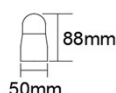

Teardrop T5

The Teardrop is a linear T5 luminaire which has been designed specifically to ensure minimal air-flow disturbance.

The Teardrop features an extended aluminium casing and a removable gear tray compartment. The Teardrop can also be mounted individually or in a continuous row.

Colour: White.
 Light Source: T5
 Lumens: 14W 912lm, 24W 1330lm, 28W 2128lm, 54W 3382lm
 Construction: Aluminium
 IP Rating: IP20.

To specify choose one entry from each column below, e.g. "TD DD O1 EM" (option columns may be omitted if not required)

Name	Feature	Option	Emergency Option	Output (lm)	Colour Temp	Colour
TD(Teardrop)	-	DD (DALI)	EM	O1 (600 1x14w 912lm) O2 (600 1x24 1330lm) O3 (1200 1x28w 2128lm) O4 (1200 1x54w 3382lm)	840 (4000K)	WH (White)