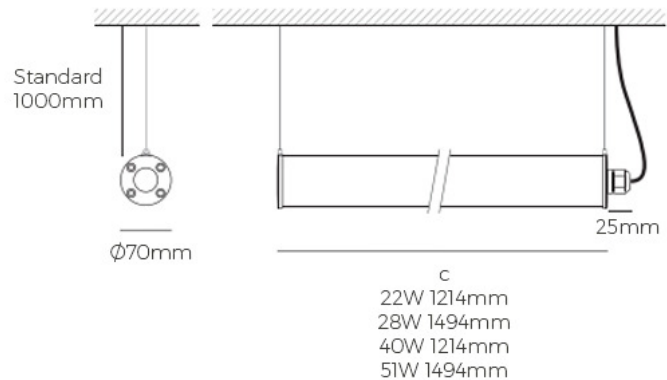

TUBO

The Tubo features a simple, eye catching design while maintaining an IP65 rated level of protection. The LED light source allows for instantaneous start and maximum light output. Suspended via a **suspension kit***

Colour:	Frosted body
Delivered Lumens:	2312lm (22W 3000K), 2418lm (22W 4000K), 2889lm (28W 3000K), 3023lm (28W 4000K), 4203lm (40W 3000K), 4396lm (40W 4000K), 5290lm (51W 3000K), 5512lm (51W, 4000K),
Colour Temp	3000K / 4000K
Lamp Wattage:	22W, 28W, 40W, 51W
Construction:	PMMA Tube.
IP Rating:	IP65.
IK Rating	IK04
Driver:	Electronic control gear, DALI